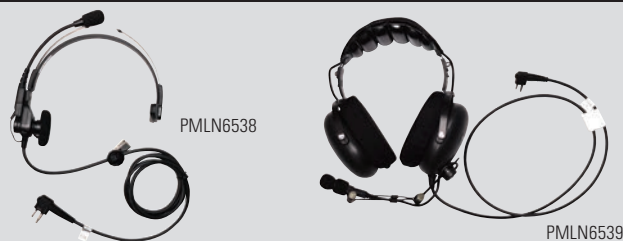

HEADSETS

Our lightweight headsets provide lasting comfort and our heavy-duty headsets provide comfortable ways to protect your hearing in noisy environments. Even if your teams are logging extra hours stocking shelves or clocking overtime on the manufacturing line, they can communicate confidently. Heavyweight headsets offer extra durability and protection in more rugged and noisy environments.

HEADSETS

PMLN6538	Lightweight Headset, over-the-head, single muff with swivel boom microphone
PMLN6542	Mag One Ultra-Lite Headset, behind-the-head, adjustable with boom microphone and inline push-to-talk
PMLN6539	Medium weight over-the-head dual muff headset with swivel noise cancelling boom microphone
PMLN6540	Heavy-Duty Headset, behind-the-head dual muff (hardhat compatible) with noise cancelling boom microphone, inline push-to-talk and 24dB noise reduction
REX4648	Replacement Foam Windscreen and Ear Pad (for PMLN6538)

COMFORT AROUND THE CLOCK

HEAVY-DUTY HEADSET REPLACEMENT PARTS

PMLN6540	75012068001 – Foam Ear Seal	6775998M01 – Microphone O-Ring
	15012094001 – Cloth Covers	3578010A01 – Headset Windscreen
	4204004K01 – Over the Head Strap	7575999M01 – Eyeglass Pad
PMLN6539	75012068001 – Foam Ear Seal	5080548E02 – Headset Windscreen
	15012094001 – Cloth Covers	3280376E35 – Microphone O-Ring

MAG ONE

When you need a cost-effective solution for light-duty users, trust Mag One, the only value line tested and certified by Motorola. They extend the value of your radios without breaking your budget and are ideal for hospitality, security and retail teams.